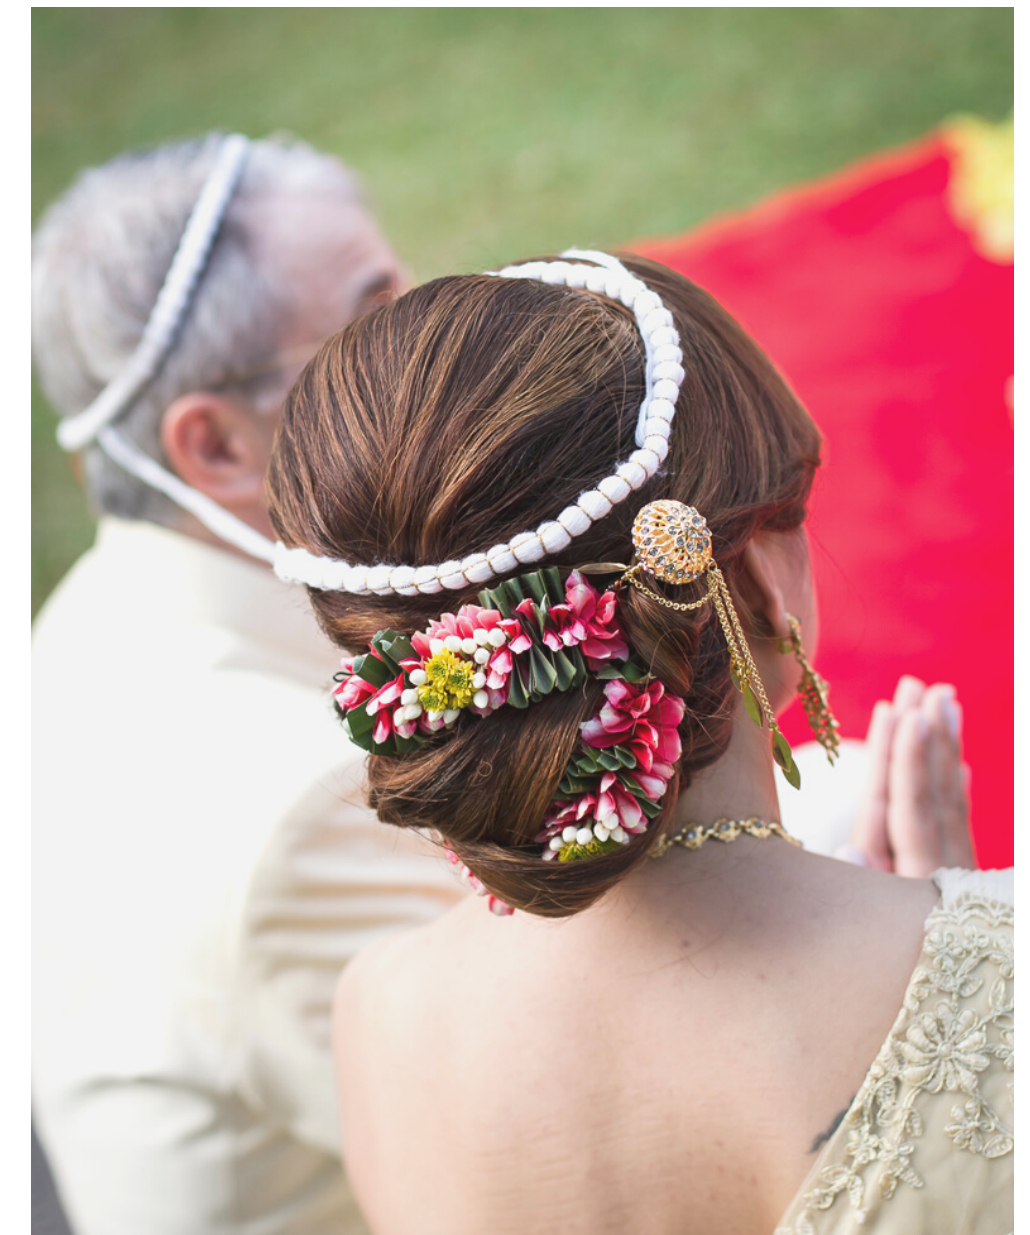

A WAY OF THAI WEDDING

THB 140,000 Nett

Immerse yourselves in local ritual to begin your life together. Receive a blessing by Buddhist monks to begin your happy life together.

- Signature welcome drink
- Dedicated wedding specialist
- Buddhist monk blessing
- Holy water ceremony
- Romantic setup with tropical flower decorations
- Flower garland for bride and groom,
- Background music for the ceremony
- Custom-designed 2-tier wedding cake
- 4-hour session from professional photographer
- A toasting bottle of champagne
- Banyan Tree Krabi guest book
- One-time In-Room floating breakfast for two
- One 60-minute treatment for wedding couple